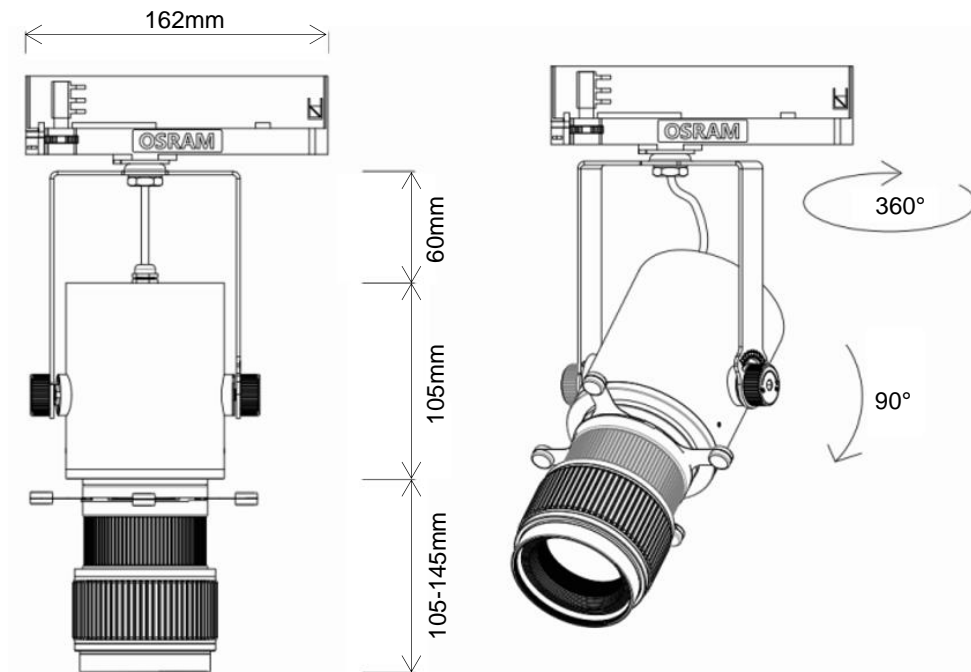

Working Temperature	-30° / +50°C	<i>Température de fonctionnement</i>
Lifetime	50,000h	<i>Durée de vie</i>
Standard	L80B10	<i>Norme</i>
Protection	IP20	<i>Indice</i>
Dimming	DALI | 1-10V | Phase Dimming | Knob	<i>Contrôle</i>
Certification	CE | RoHS	<i>Certification</i>
CRI	95	<i>IRC</i>
Safety Class	□	<i>Classe de sécurité</i>
EN62471	RG0	<i>EN62471</i>
SDCM	≤3	<i>SDCM</i>
UGR	≤10	<i>UGR</i>

Dimensions | *Dimensions*