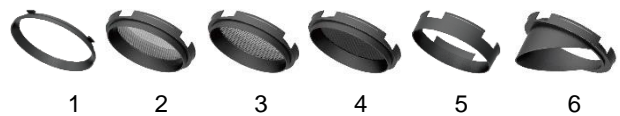

Accessories | *Accessoires*

1. Anti-glare ring | *Coupe-flux*
2. Oval Filter | *Filtre oval*
3. Square Filter | *Filtre carré*
4. Honeycomb | *Nid d'abeille*
5. Snoot | *Nez*
6. Baffle | *Casquette*