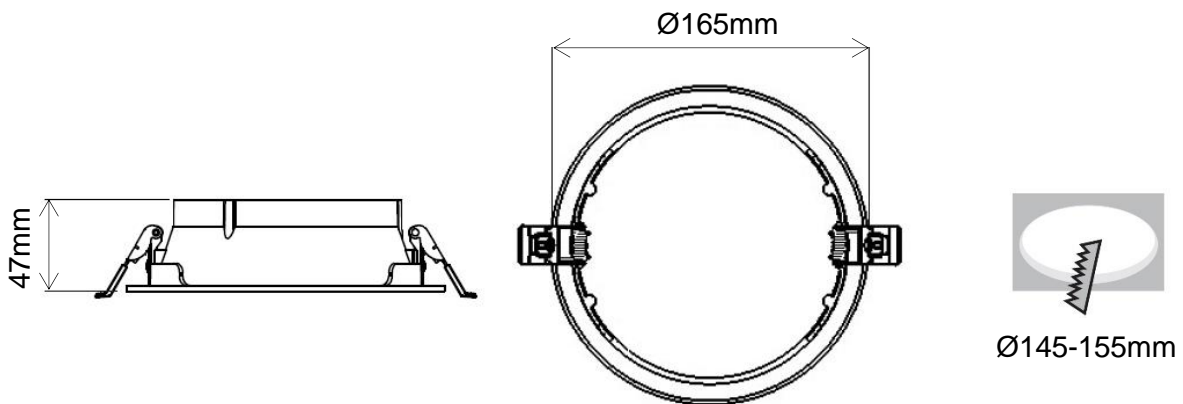

Dimensions | *Dimensions*