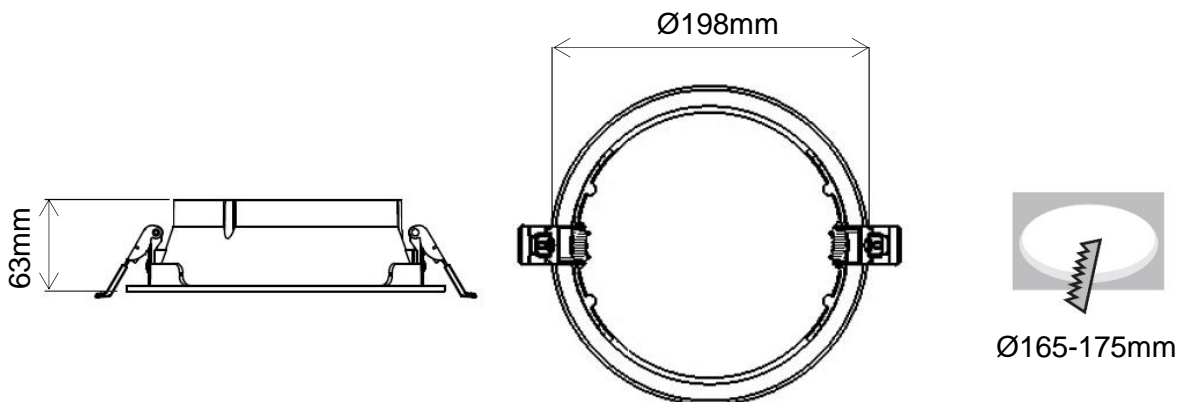

Dimensions | *Dimensions*