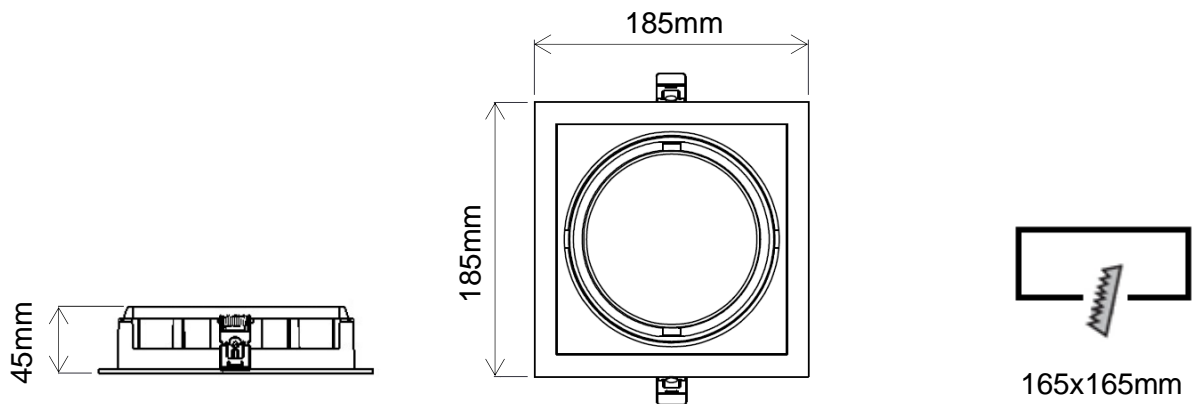

Dimensions | *Dimensions*