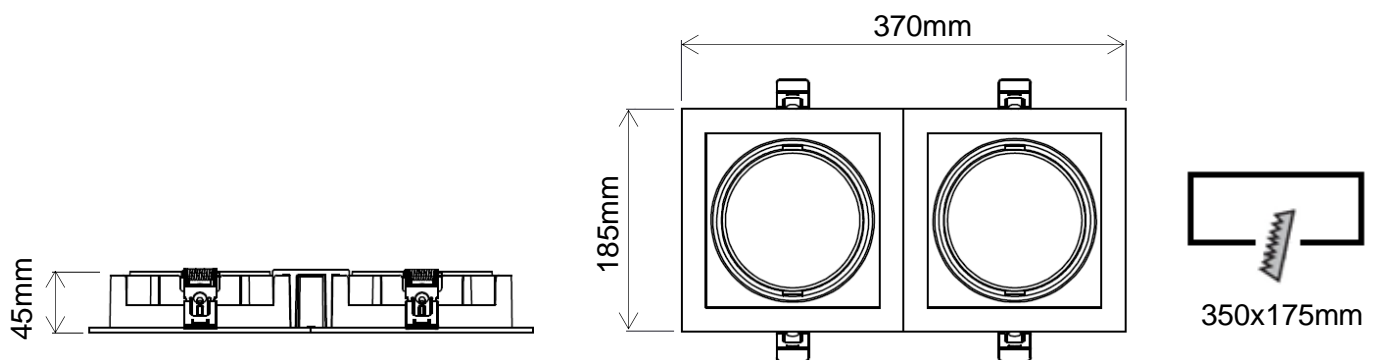

Dimensions | *Dimensions*