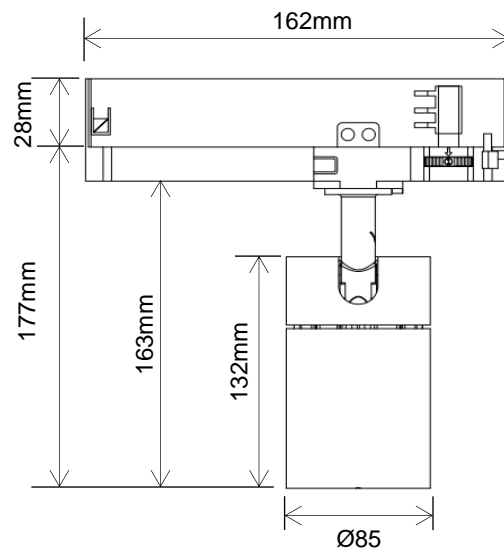

Dimensions | *Dimensions*