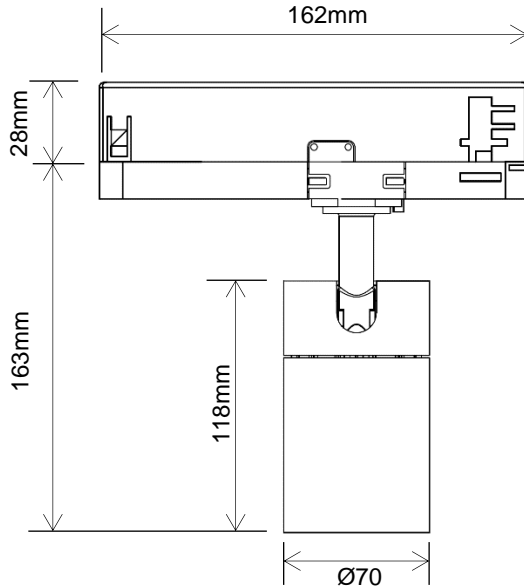

Dimensions | *Dimensions*