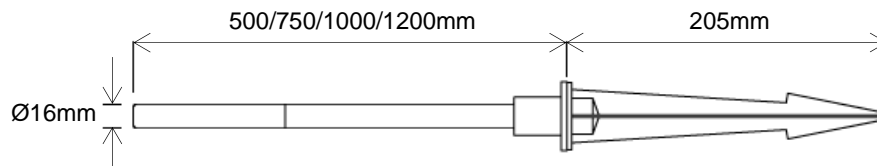

Dimensions | *Dimensions*