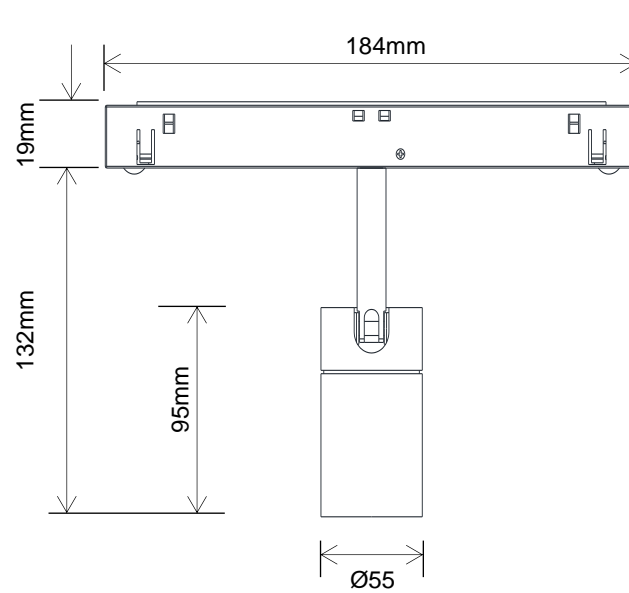

Dimensions | *Dimensions*