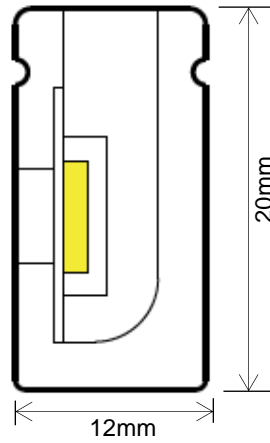

### L-NEO-12020

Our silicone flex Series comes in different wattages & dimensions: square, domed, rectangular. NEO-12020 is side bendable, with an exceptionally smooth lighting diffusion. For any indoor or outdoor project. Full range of mounting accessories available.

AC Input	DC 24V	<i>Alimentation</i>
Light Source	SMD	<i>Source</i>
Wattage	10W/m   20W/m   RGB	<i>Puissance</i>
Lumen output	800Lm/m   1600Lm/m	<i>Lumen délivré</i>
Beam Angle	115°	<i>Angles</i>
Color (K)	2700°K   3000°K   4000°K   6000°K	<i>Température</i>
Finish	White PCB	<i>Finition</i>
Working Temperature	-20° / +45°C	<i>Température de fonctionnement</i>

## Dimensions | *Dimensions*